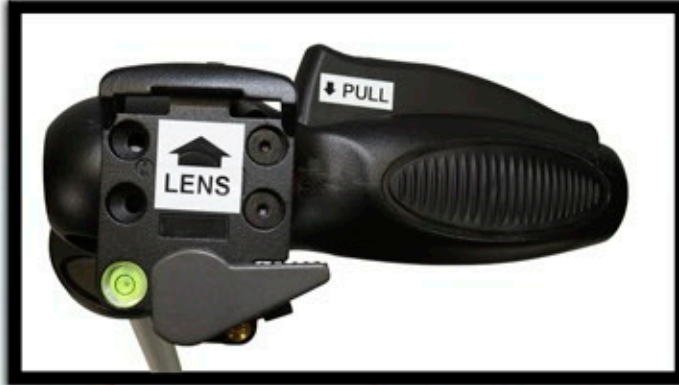

SDFI

Secure Digital
Forensic Imaging

Secure Beyond Reasonable Doubt®

Visit SDFI.com/Ecommerce Or Call 1-310-492-5372 To Order Today!

SDFI Camera System Stand With Over The Shoulder Carrying Case Offers...

Quick and easy positioning of your SDFI Camera System.

An easy grip joystick with built in level allows for you to easily maneuver your SDFI Camera System easy and fast during forensic exams.

There's more...

SDFI Camera System Stands are designed to attach to SDFI Stand Dollies (sold separately). It allows you to easily move the SDFI Camera System into position to take pictures and/or video.