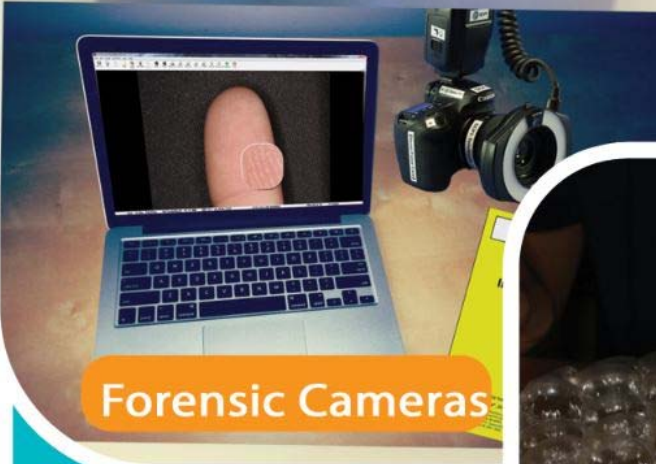

- Image Management Software
- Loupe Tool
- Negative Invert Filter
- Encryption Tools
- Secure File Portal

Forensic Cameras

Easy

SHOOT, STORE & SEND FORENSIC PHOTOS

Picture taken of the fidget spinner while at full spin and dropping. Auto focus plus auto lighting makes taking pictures of moving kiddos and adults easy without having to know anything about photography.

www.SDFI.com

IMAGE MANAGEMENT + SECURITY

- * Includes Passphrase Protection at AES 256 Bit Military Level Encryption
- * Includes the SDFI Negative Invert Filter (NIF Filter)
- * Includes the SDFI Loupe Tool
- * Includes the ability for you to automatically name/rename case files so finding them in the future is easy and fast